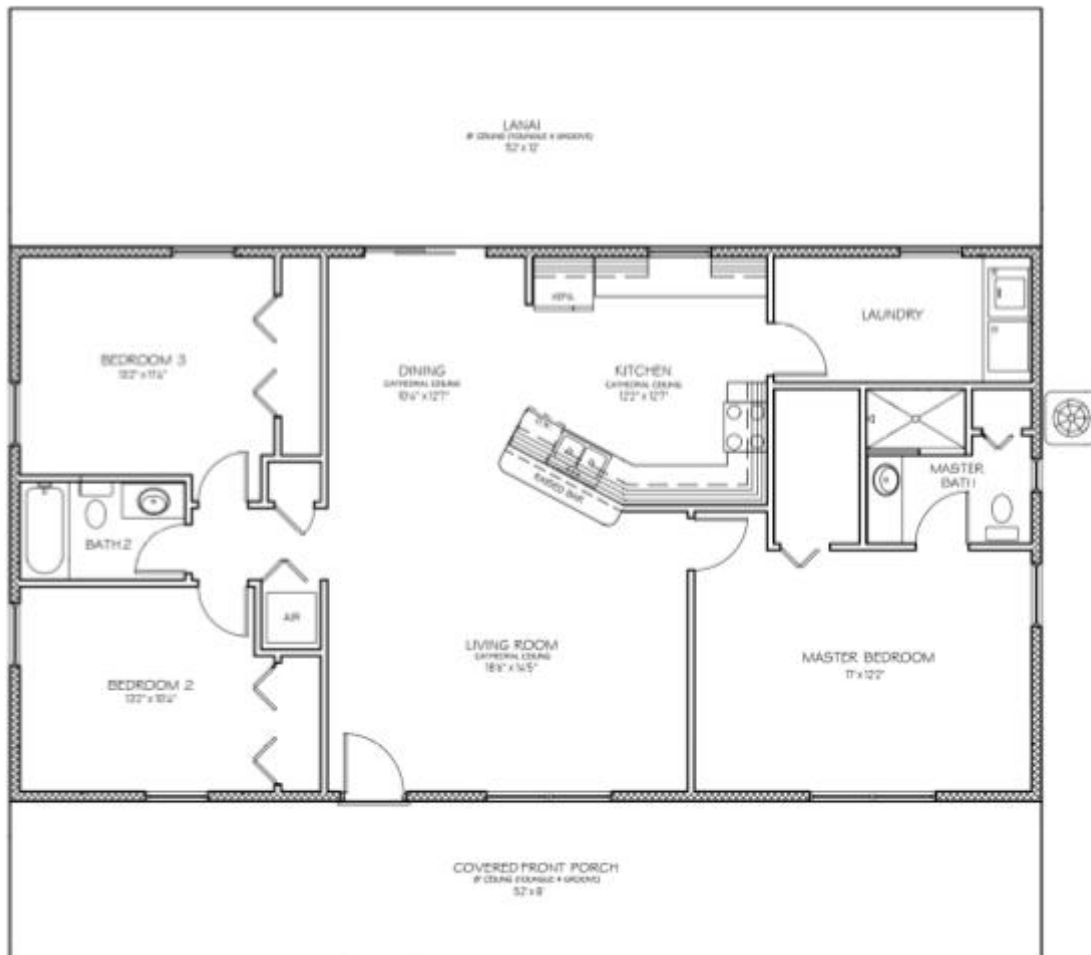

The Rocking Chair - 3/2

SQUARE FOOTAGE		
LIVING	1,456	S.F.
LANAI	624	S.F.
FRONT PORCH	416	S.F.
TOTAL	2,496	S.F.