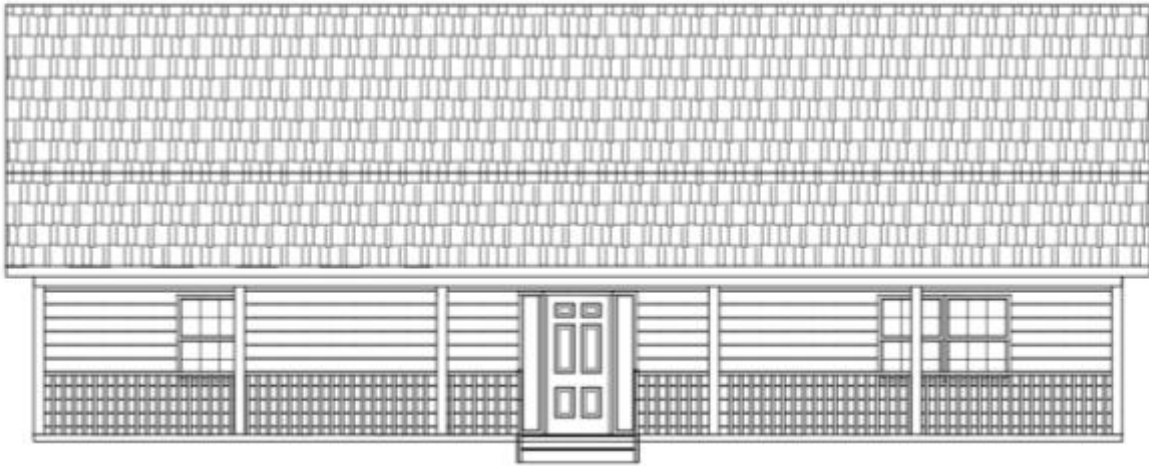

The Rocking Chair - 3/2

SQUARE FOOTAGE		
LIVING	1,456	S.F.
LANAI	624	S.F.
FRONT PORCH	416	S.F.
TOTAL	2,496	S.F.